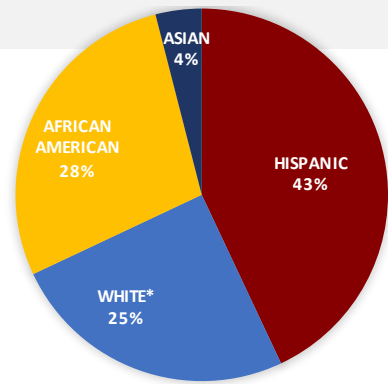

Student Demographics

*White often includes Middle Eastern and North African (MENA)