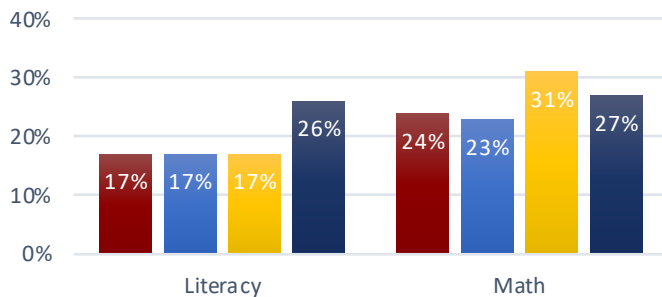

Achievement Scores

Percentage of Students Considered "On Track" or "Mastered" on TNReady Scale of 1-100% for Elementary and Middle Schools Only