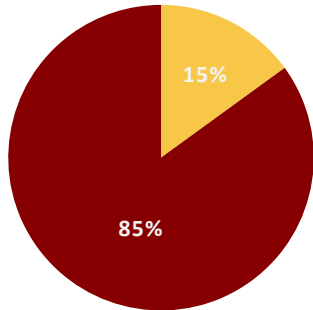

Growth Scores

Average Score Measured by TVAAS Scale of 1-5 for Middle and High Schools Only

COLLEGE READINESS | High School ACT Data

Students are considered "College Ready" if they score a 21 or above on the ACT exam.