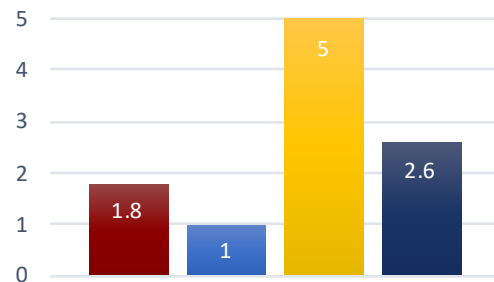

Growth Scores

Average Score Measured by TVAAS Scale of 1-5 for Middle and High Schools Only

COLLEGE READINESS | High School ACT Data

Students are considered "College Ready" if they score a 21 or above on the ACT exam.