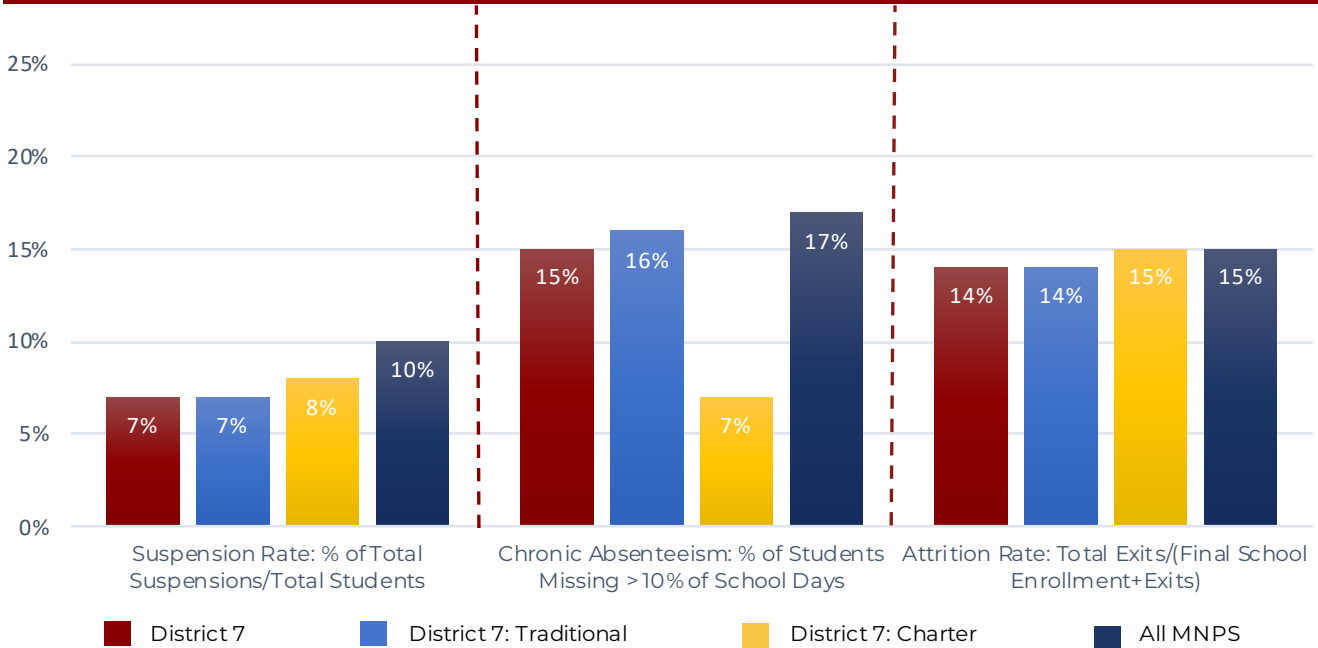

STUDENT CULTURE DATA

TEACHER DATA

	District 7	MNPS Traditional Schools
Teacher Annual Retention (2-year average)	78%	77%
Teacher Attendance Rate (2016-2017 only)	93%	93%
Average Years Principal Has Served in Role	4.3	4

For additional information on District 7, visit <https://www.mnps.org/district-7>

Data Notes "All MNPS" includes charter and district-managed schools.
Data sets which were not available for District 7: New Vision Academy, no suspension data.