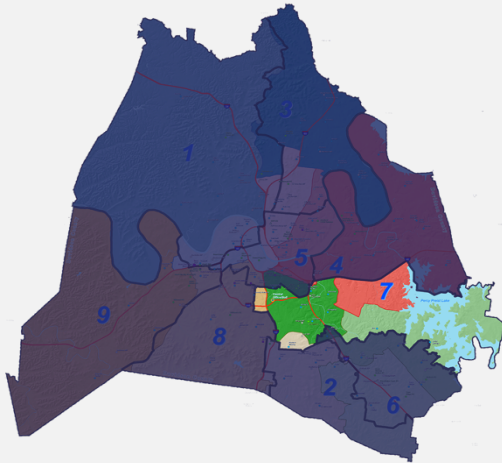

District 7: Southeast Nashville

9,020 TOTAL STUDENTS

Students in Traditional Schools: 92% | Charter Schools: 8%

Elementary Schools

Rocketship United (Charter); Thomas Edison Elementary School; Glencliff Elementary School; Glengarry Elementary School; Glenview Elementary School; John B. Whitsitt Elementary School; Norman Binkley Elementary School; Smith Springs Elementary School; Una Elementary School

Middle Schools

Croft Middle School; New Vision Academy (Charter); Thurgood Marshall Middle School; Wright Middle School

High Schools

Glencliff High School

Summary of Academic & Demographic Data

- Has the highest percentage of English Language Learners in MNPS
- Has the highest percentage of Hispanic and Latino students in MNPS
- Has the second lowest TVAAS score (1.8) and one of the lowest cumulative achievement scores in MNPS

Student Demographics

*White often includes Middle Eastern and North African (MENA)

	District 7	District 7: Traditional Schools	District 7: Charter Schools	All MNPS
ENGLISH LANGUAGE LEARNERS %	39%	39%	41%	19%
STUDENTS WITH DISABILITIES %	11%	11%	8%	13%
ECONOMICALLY DISADVANTAGED %	57%	55%	79%	51%