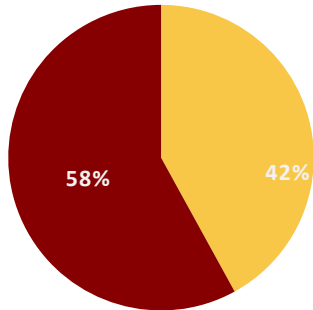

### Growth Scores

Average Score Measured by TVAAS Scale of 1-5 for Middle and High Schools Only

**COLLEGE READINESS | High School ACT Data**

Students are considered "College Ready" if they score a 21 or above on the ACT exam.