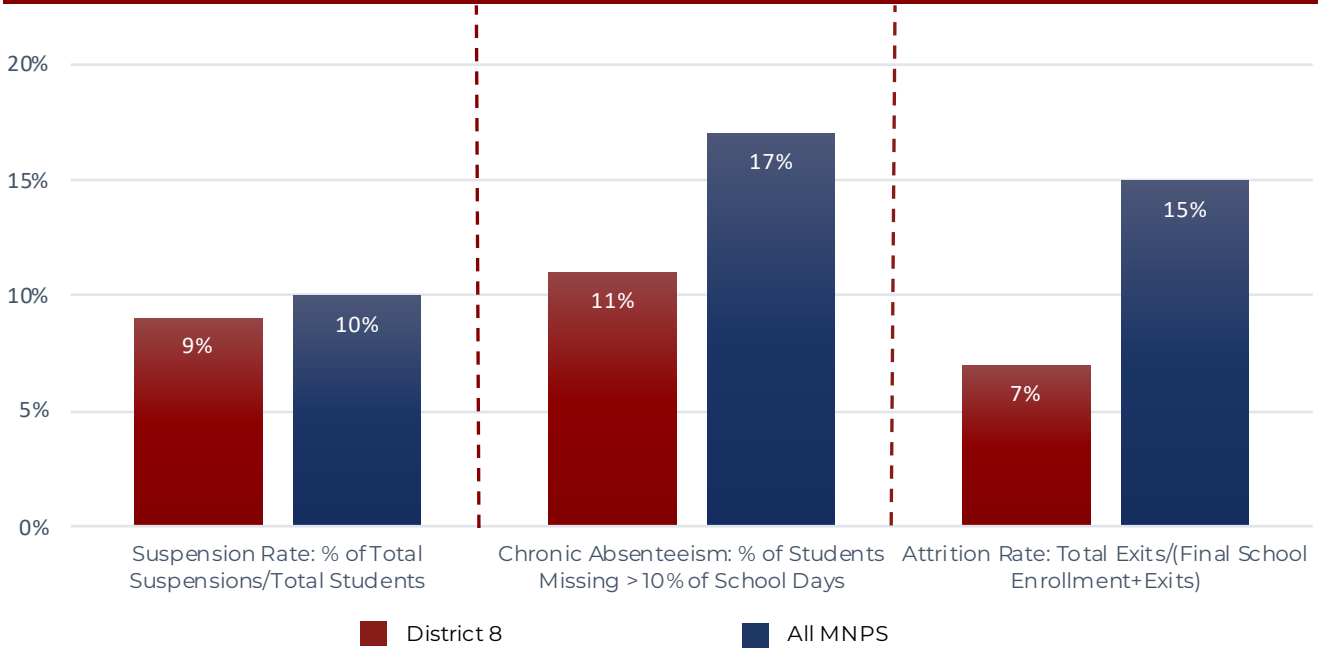

STUDENT CULTURE DATA

TEACHER DATA

	District 8	MNPS Traditional Schools
Teacher Annual Retention (2-year average)	80%	77%
Teacher Attendance Rate (2016-2017 only)	94%	93%
Average Years Principal Has Served in Role	2.6	4

For additional information on District 8, visit <https://www.mnps.org/district-8>

Data Notes: "All MNPS" includes charter and district-managed schools.
Data sets which were not available for District 8: Glendale Elementary, no suspension data.