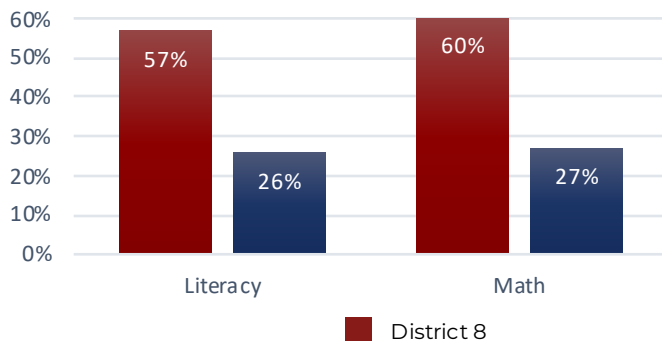

### Achievement Scores

Percentage of Students Considered "On Track" or "Mastered" on TNReady Scale of 1-100% for Elementary and Middle Schools Only