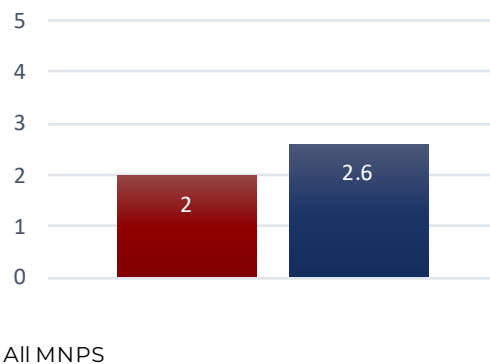

### Summary of Academic & Demographic Data

- Has the highest academic performance data in MNPS, though it also has a slightly lower TVAAS growth score than the average MNPS school
- Serves the smallest student population, with the lowest percentages of ELLs and economically disadvantaged
- Has the lowest average years a principal has served in their role, 2.6

### Student Demographics

\*White often includes Middle Eastern and North African (MENA)

	District 8	All MNPS
ENGLISH LANGUAGE LEARNERS %	3%	19%
STUDENTS WITH DISABILITIES %	15%	13%
ECONOMICALLY DISADVANTAGED %	23%	51%

### Achievement Scores

Percentage of Students Considered "On Track" or "Mastered" on TNReady Scale of 1-100% for Elementary and Middle Schools Only

### Growth Scores

Average Score Measured by TVAAS Scale of 1-5 for Middle and High Schools Only

**COLLEGE READINESS | High School ACT Data**

Students are considered "College Ready" if they score a 21 or above on the ACT exam.