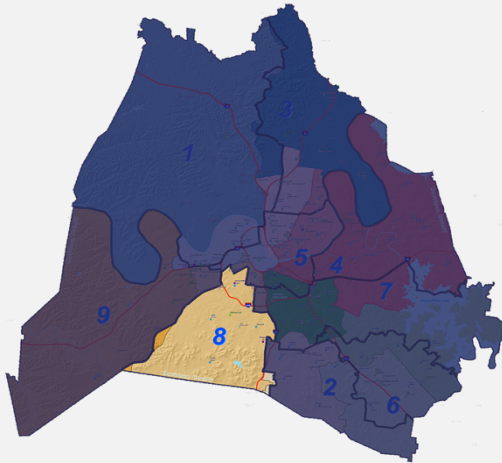

# District 8: Southwest Nashville

4,785 TOTAL STUDENTS

Students in Traditional Schools: 100%

### Elementary Schools

Eakin Elementary School; Glendale Elementary School; Julia Green Elementary School; Percy Priest Elementary School; Waverly Belmont Elementary School

### Middle Schools

J.T. Moore Middle School; West End Middle School